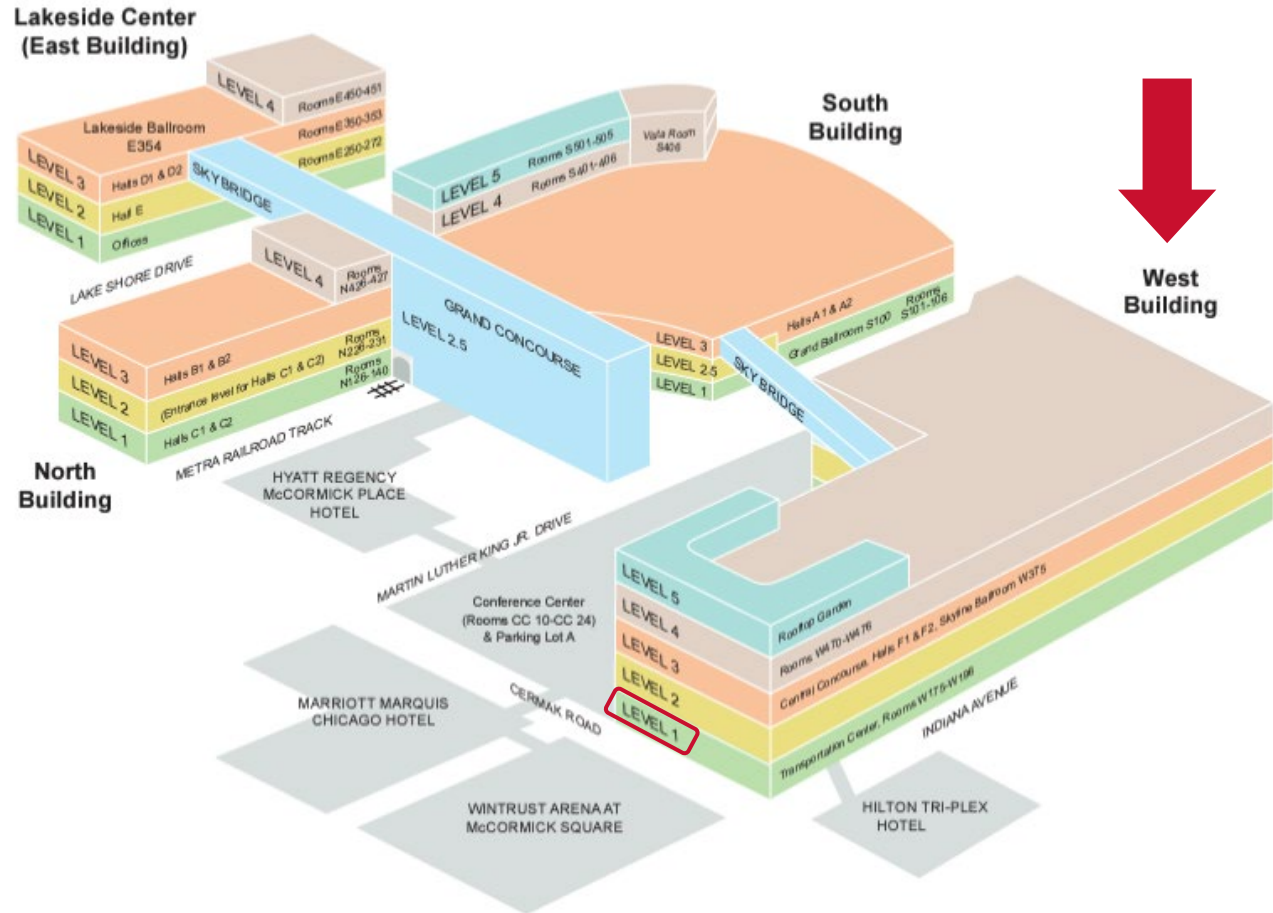

McCORMICK PLACE CAMPUS MAP

 **Health & Performance Meetings**
McCormick Place – West Building
Level 1; Room W196
2301 S Martin Luther King Dr
Chicago, IL 60616